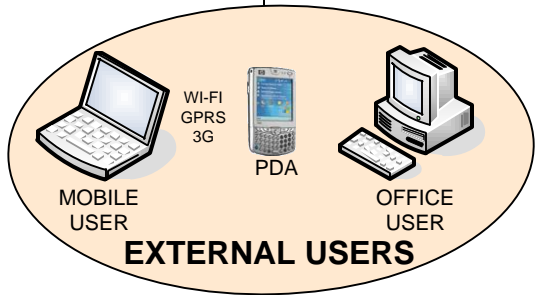

RAINALERT - FLASH FLOOD EARLY WARNING SYSTEM (EWS)

METEODATA / HYDRODATA
 Rain / Weather - Water Level / Flow
 Remote Stations

SATELLITE:
 INMARSAT,
 THURAYA,
 INSAT, GOES,
 METEOSAT

GPRS / 3G
 GSM / CDMA
 ADSL
 ETHERNET
 OPTICAL FIBER
 Wi-Fi
 RADIO

DATA SERVER
 Geonica Suite 4K

WEB SERVER
 Geonica Webtrans
Ubiquitas

GEO-DRC
 GEONICA DATA RECEIVING &
 CONTROL CENTER

Flash Flood Modeling & Forecast

GEONICA	
9785 0064	FLASH FLOOD EARLY WARNING SYSTEM