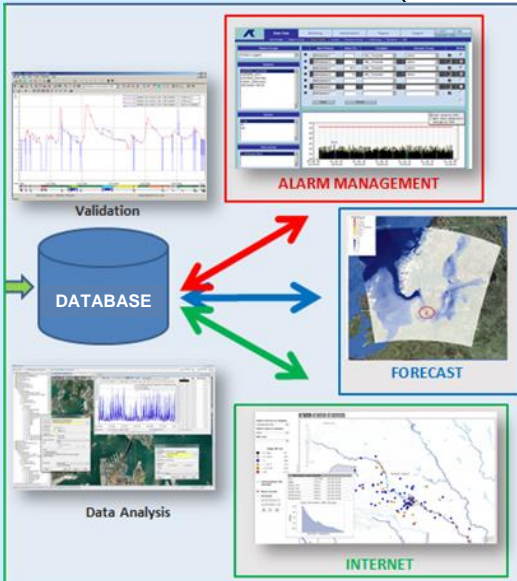

RAINALERT - FLASH FLOOD EARLY WARNING SYSTEM (EWS)

METEODATA / HYDRODATA
 Rain / Weather - Water Level / Flow
 Remote Stations

SATELLITE:
 INMARSAT,
 THURAYA,
 INSAT, GOES,
 METEOSAT

GPRS / 3G
 GSM / CDMA
 ADSL
 ETHERNET
 OPTICAL FIBER
 Wi-Fi
 RADIO

DATA SERVER
 Geonica Suite 4K

WEB SERVER
 Geonica Webtrans
Ubiquitas

GEO-DRC
 GEONICA DATA RECEIVING &
 CONTROL CENTER

Flash Flood Modeling & Forecast

GEONICA	
9785 0064	FLASH FLOOD EARLY WARNING SYSTEM