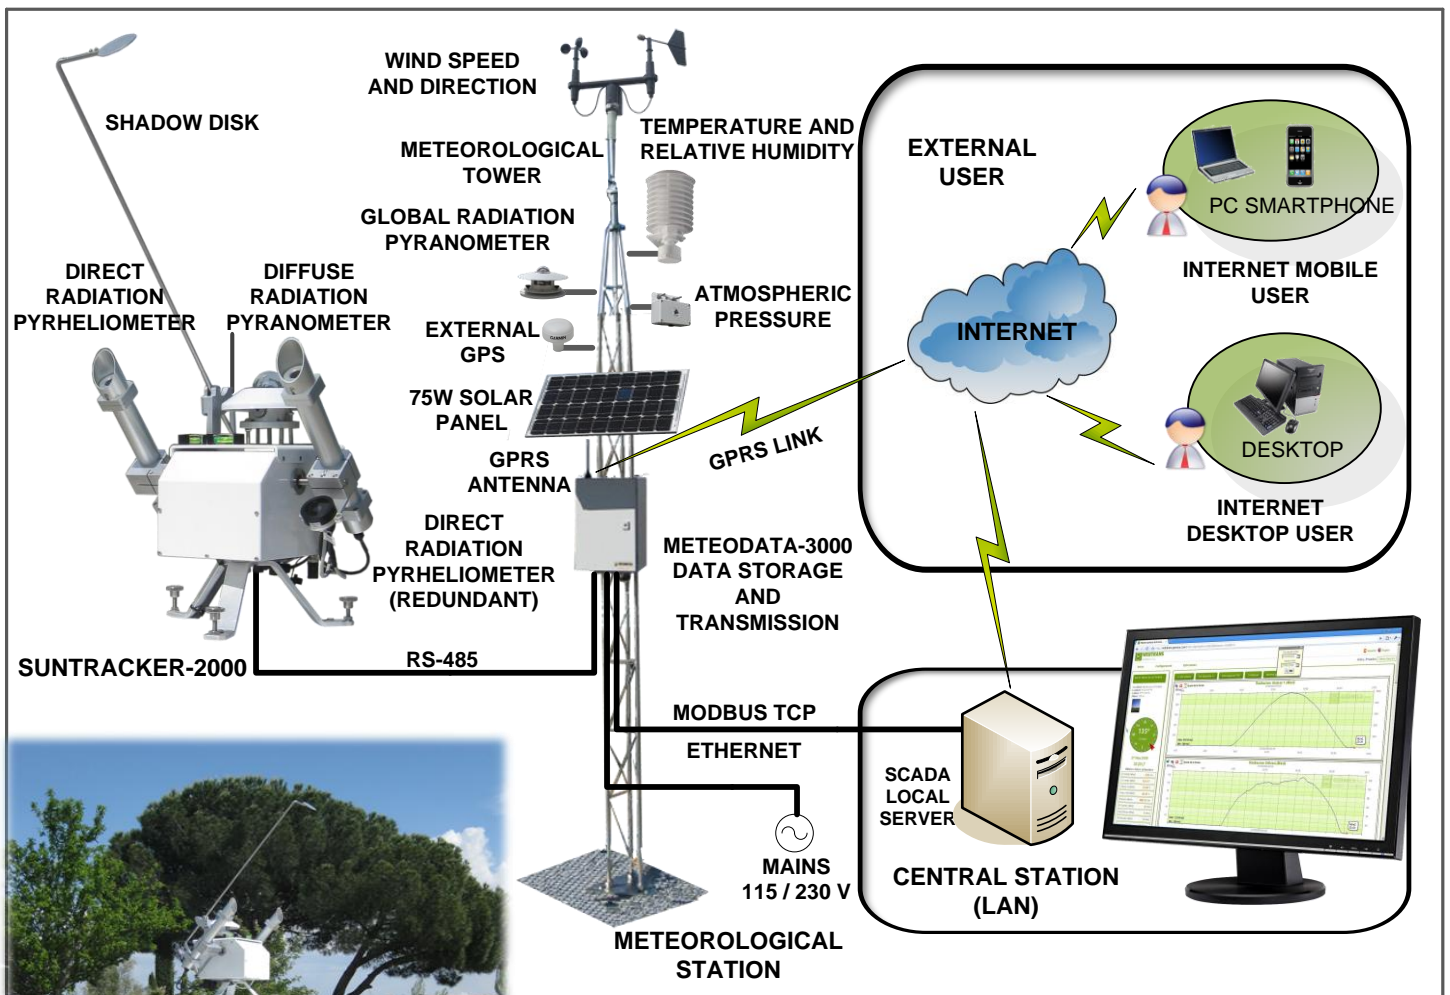

SEMS-2000 SOLAR ENERGY MEASUREMENT SYSTEM

(SOLAR RESOURCE ASSESSMENT)

INTERCONNECTING DIAGRAM WITH INTERNET AND SCADA COMMUNICATIONS

SUNTRACKER-2000 INSTALLATION