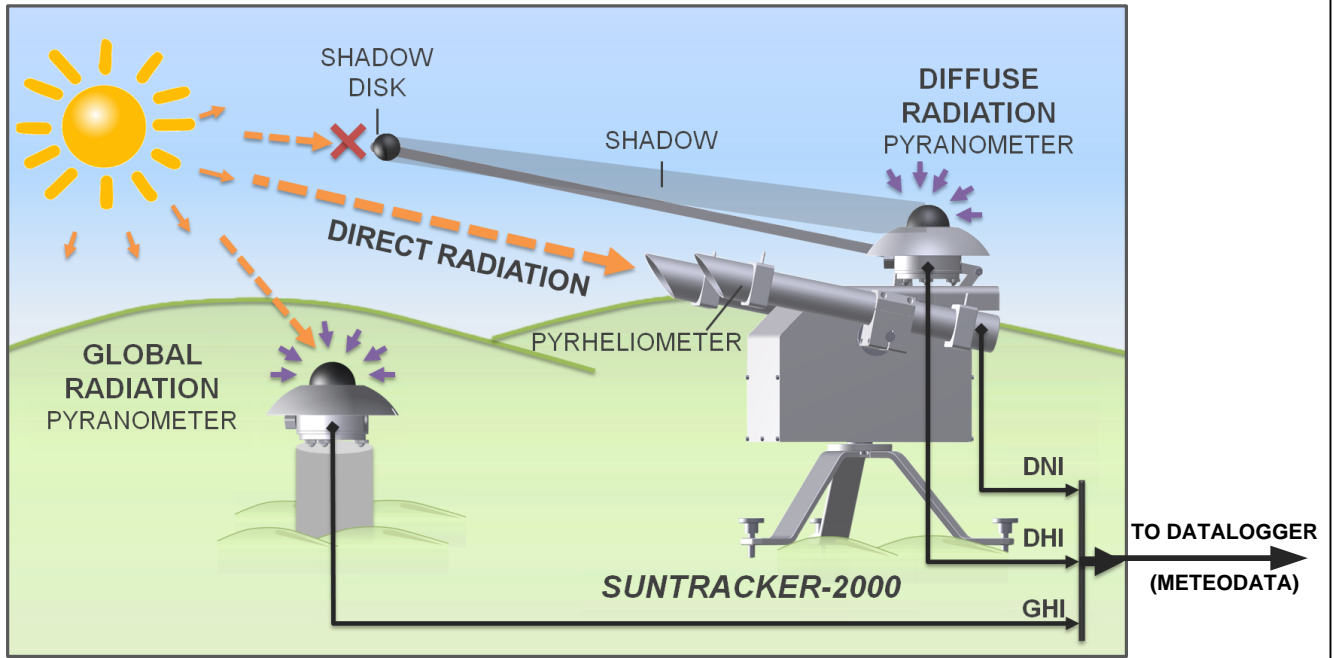

SEMS-2000 SOLAR ENERGY MEASUREMENT SYSTEM

(SOLAR RESOURCE ASSESSMENT)

INTERCONNECTING DIAGRAM WITH INTERNET AND SCADA COMMUNICATIONS

SUNTRACKER-2000 INSTALLATION