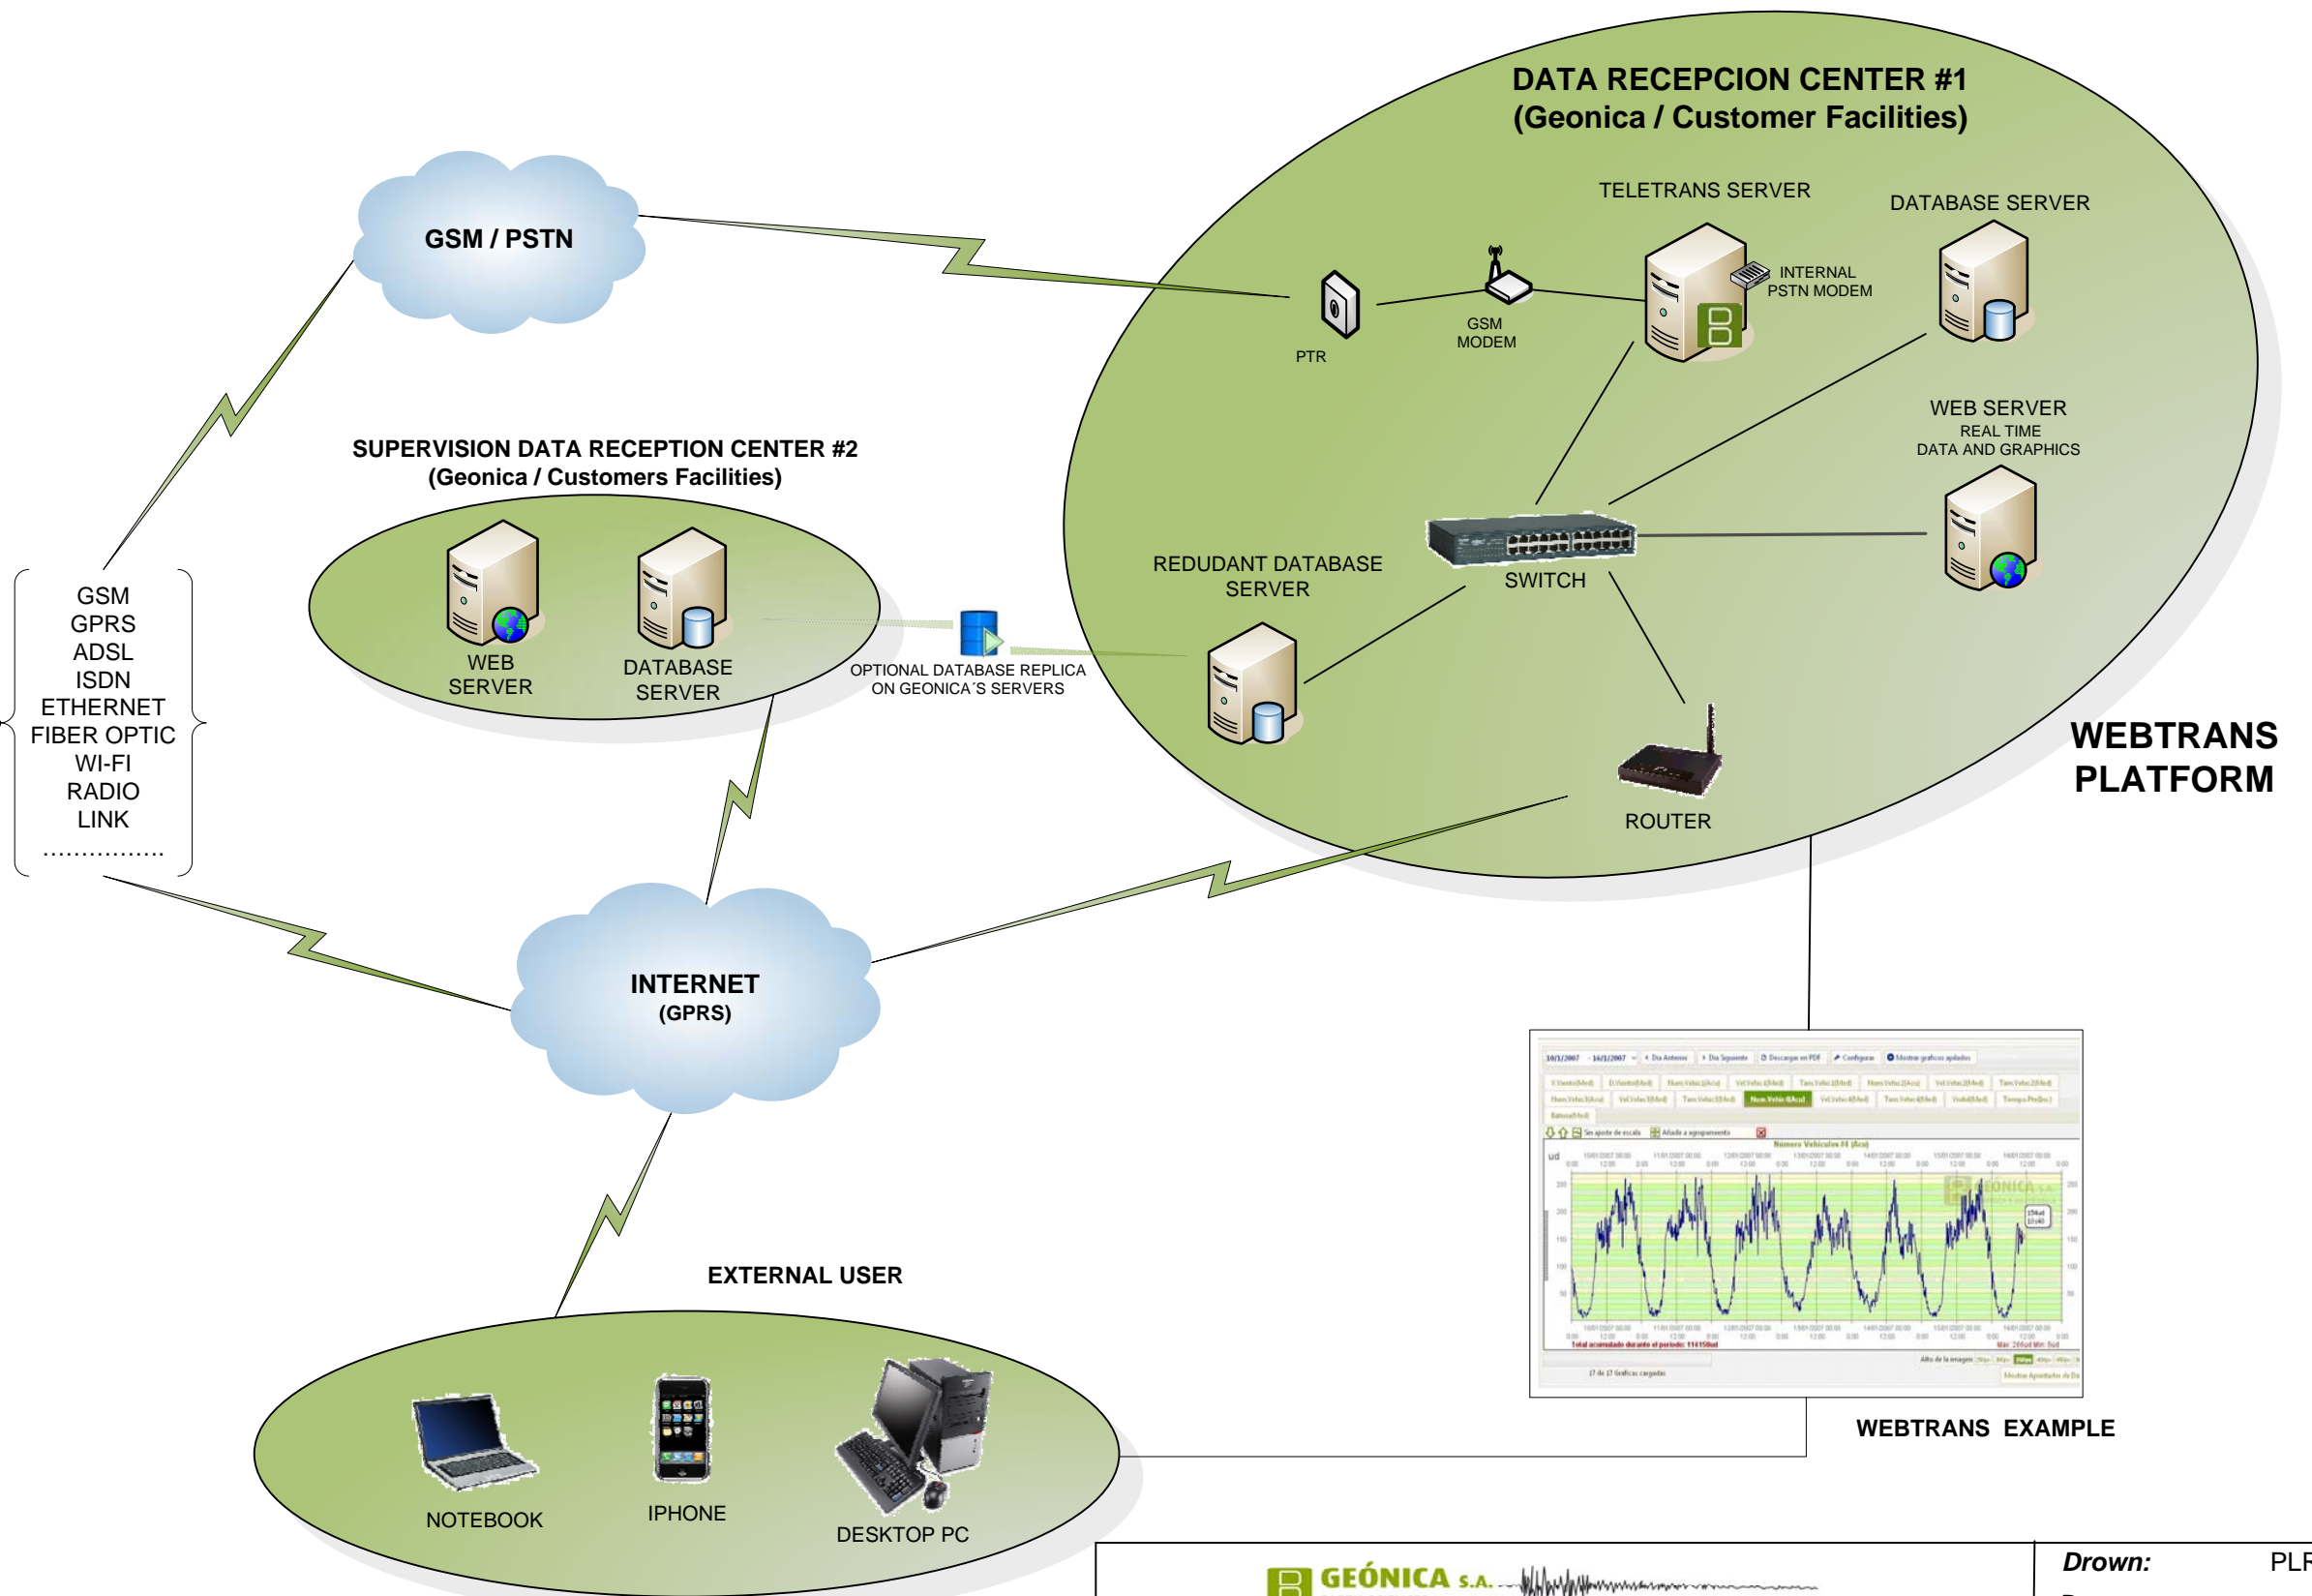

# EARLY WARNING GAMMA RAY ENVIRONMENT RADIOACTIVITY SYSTEM

## GammALERT-3000-RS04 REMOTE TERMINALS

Network Area 1

Network Area # N

- Optional:
- \* Remote digital camera
  - \* Meteorological sensors

		<b>Drown:</b>	PLR
<b>Denomination:</b> GAMMALERT SYSTEM NETWORK DIAGRAM		<b>Date:</b>	18/03/2011
<b>Revision:</b> 1.1	<b>Verified:</b> SNH	<b>Code:</b>	9785.0049
		<b>Date:</b>	18/03/2011