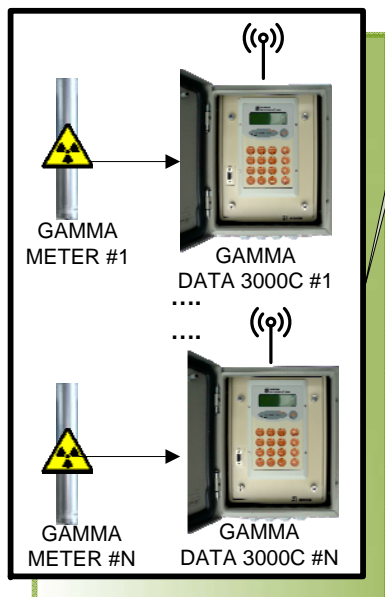

# EARLY WARNING GAMMA RAY ENVIRONMENT RADIOACTIVITY SYSTEM

## GammALERT-3000-RS04 REMOTE TERMINALS

Network Area 1

Network Area # N

- Optional:
- \* Remote digital camera
  - \* Meteorological sensors

		<b>Drown:</b>	PLR
<b>Denomination:</b> GAMMALERT SYSTEM NETWORK DIAGRAM		<b>Date:</b>	18/03/2011
<b>Revision:</b> 1.1	<b>Verified:</b> SNH	<b>Code:</b>	9785.0049
		<b>Date:</b>	18/03/2011