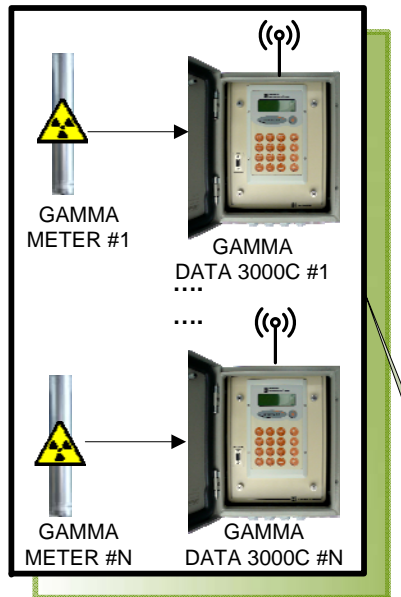

# EARLY WARNING GAMMA RAY ENVIRONMENT RADIOACTIVITY SYSTEM

## GammALERT-3000-RS04 REMOTE TERMINALS

Network Area 1

Network Area # N

- Optional:
- \* Remote digital camera
  - \* Meteorological sensors

		<b>Drown:</b>	PLR
<b>Denomination:</b> GAMMALERT SYSTEM NETWORK DIAGRAM		<b>Date:</b>	18/03/2011
<b>Revision:</b> 1.1	<b>Verified:</b> SNH	<b>Code:</b>	9785.0049
		<b>Date:</b>	18/03/2011